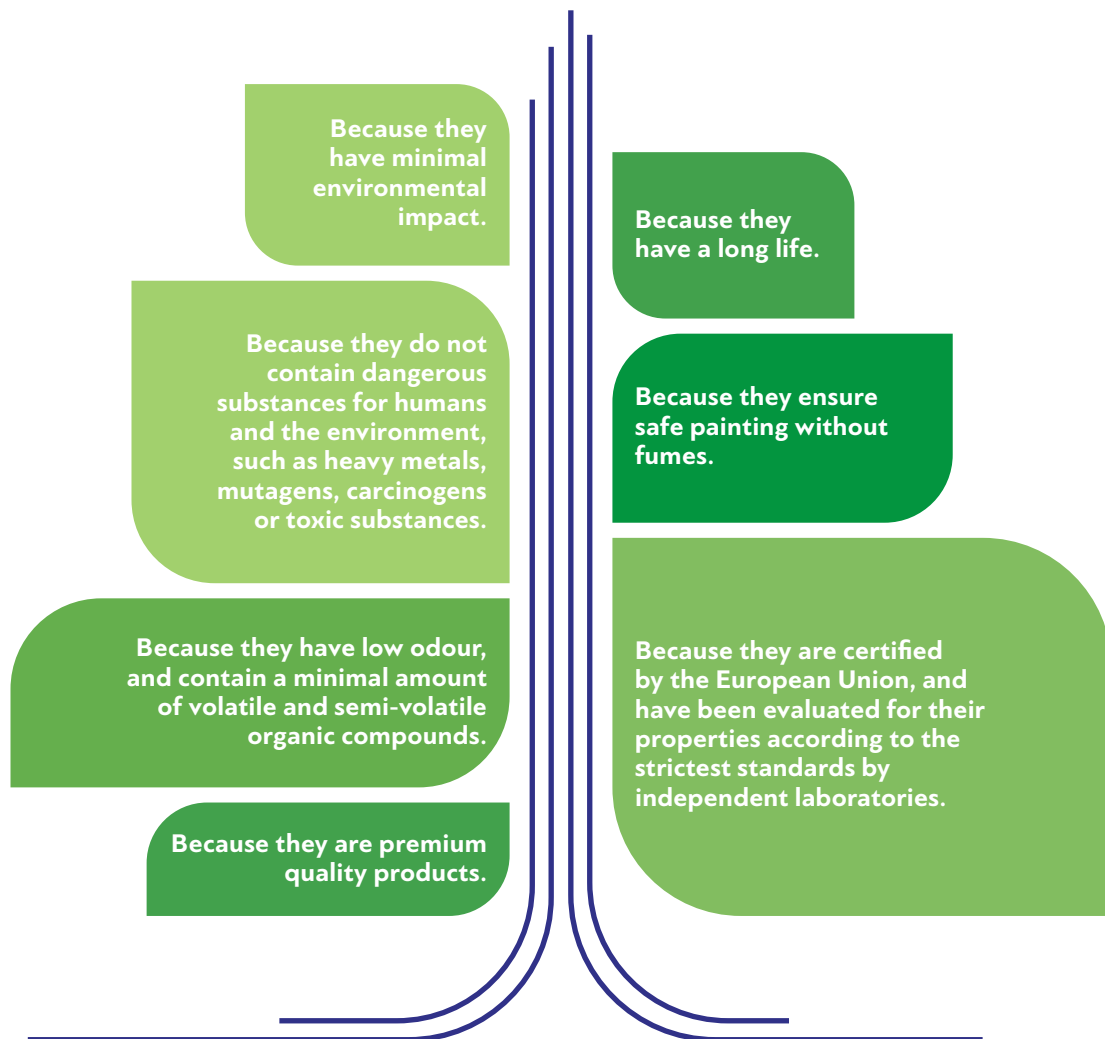

We choose **VECHRO**, the leading company in total ecological paint Sales & Certifications since 2003!

Year of establishment
of the company

First ecological
product certification

Number of certified **VECHRO**
ecological products

VECHRO S.A.

302 Liosion Av. | 111 45 Athens | **T** +30 210 48 16 101

Northern Greece Epirus 10th km Thessaloniki - Athens N.R.,
570 09 Kalochori Thessaloniki | **T** + 30 2310 784 300

E info@vechro.gr | www.vechro.gr

@ vechro | **f** vechrogr